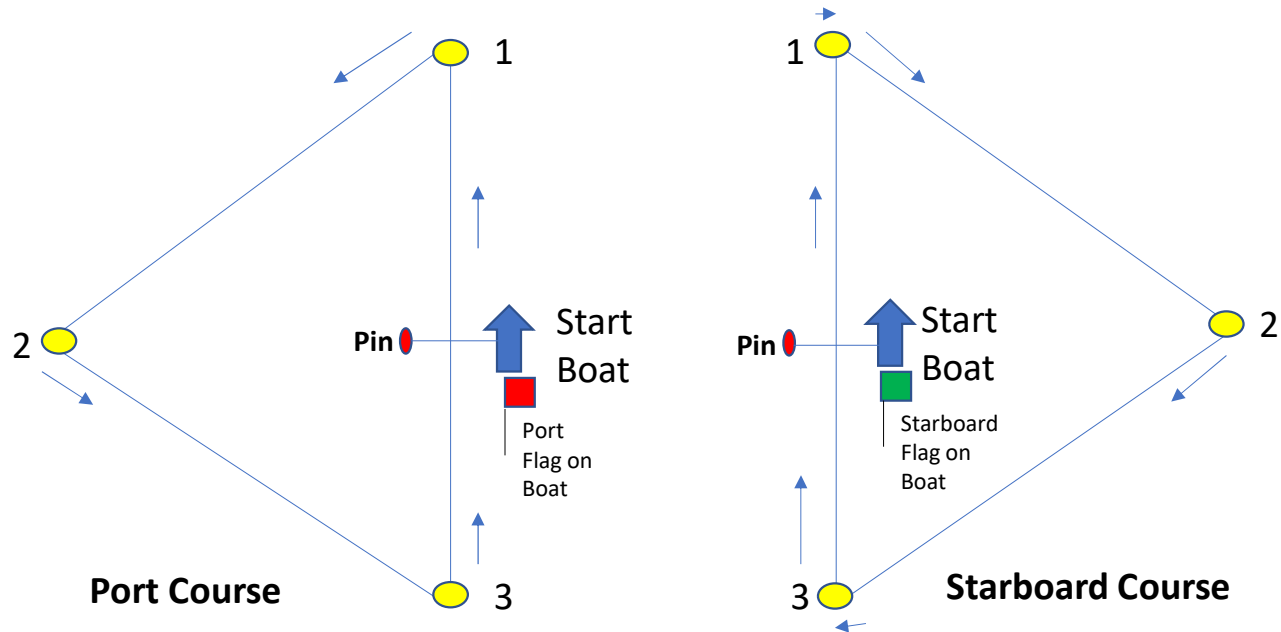

Wednesday Night Combined Centre Board Fleet Triangle Course 15.

T1 = Start to 1 to 2 to 3 to Finish

T2 = Start to 1 to 2 to 3 to 1 to 2 to 3 to Finish

T3 = Start to 1 to 2 to 3 to 1 to 2 to 3 to 1 to 2 to 3 to Finish

Boats may Not sail though the Start Finish Line
unless Start or finishing

Note Red Marks A,B,C are not Centre Board Marks